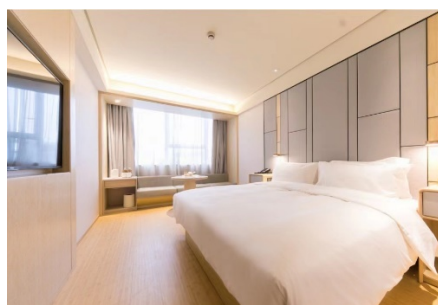

Accommodation

Ji Hotel (Shanghai, Zhangjiang, Jinke Road)

Address: #5 Building, No.188, Shengrong Road, Pudong District (around 10mins walk to TDLI)

Website: <https://hotels.ctrip.com/hotels/36013539.html>

全季酒店（上海张江金科路店）

地址：上海市浦东新区盛荣路 188 弄 5 号楼

电话：+86-21-58897688